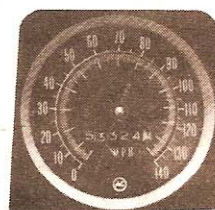

1969 Camaro "140" Speedometer

Excellent calibrated "140" speed! Looks just like original and ready for installation.

EL-A111 1969 "140" Speedometer..... **209.95**