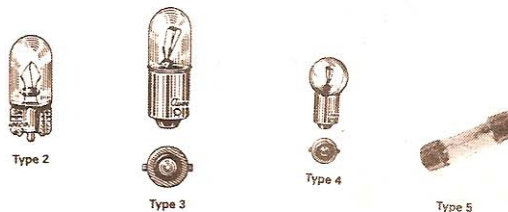

Dash, Console & Dome Lamp Bulbs

EL-W14383 Dash/Marker (type-2)..... **1.29**
EL-W14384 Dash/Console (type-3)..... **1.29**
EL-W14386 Dash/Dome (type-4)..... **1.99**
EL-W16913 Dome/Console (type-5)..... **1.29**