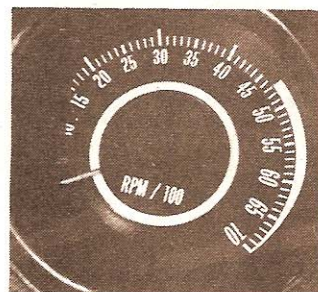

### 1969 "Clock & Center Fuel Gauge" Lens

Beautiful (OER) reproduction lenses factory exact!

CLK-LEN27 1969 "Clock" Lens..... **9.95**  
CLK-LEN28 1969 "Fuel Gauge" Lens..... **9.95**

### 1967 Reproduction Tachometers

High quality reproduction available in all Red Lines. For use in Camaros with factory console gauges. **Limited** Warranty on electrical parts.

EL-L506 5000 (RPM) Red Line..... **239.95**  
EL-L507 5500 (RPM) Red Line..... **239.95**  
EL-L508 6000 (RPM) Red Line..... **239.95**