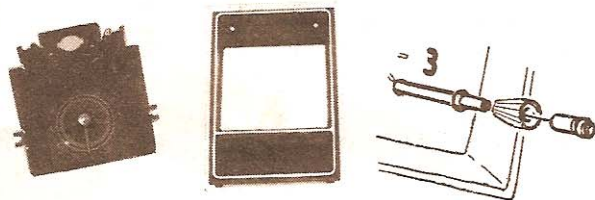

1969 CAMARO CLOCK & MISC.

New!! Finally a beautiful original reproduction of the complete center mounted dash clock, lens and knobs. The clock has improved Quartz quality.

CLK-A464 Clock (w\housing)..... **149.95**
CLK-U021 Clock Bezel (w\lens)..... **29.95**
CLK-07081 Clock Knob Kit..... **8.95**
CLK1000 Complete Clock (w\ Bezel & Knob).. **164.95**