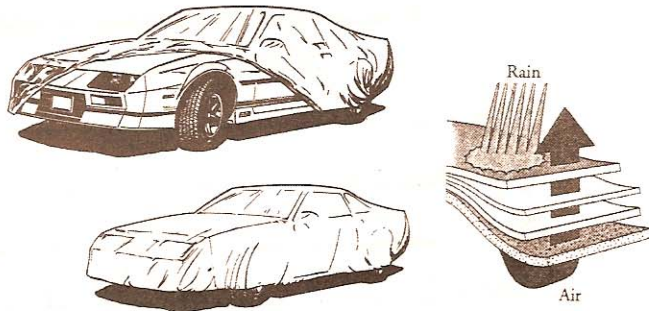

Car Cover Accessories

"Custom Fit" Car Covers

Technalon-2 \ Evolution-4

We offer the best car cover available anywhere! Our "Technalon-2" is made of Evolution-4 fabric material from Kimberly-Clark. This (4-layer) polypropylene fabric provides maximum protection in all weather conditions. Moisture resistant against rain, snow and dew. Tree sap, acid rain, industrial pollutants and bird droppings will not harm this fabric or your classic. A "Breathable" 4-layer fabric that dries quickly and has impact absorptions against door dings and scratches. This custom cover is tailor made for each classic, for easy installation and will not shrink or stretch. Each cover comes with a Two (2) Year Limited Warranty!