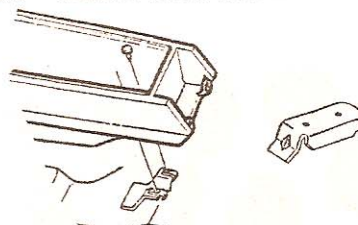

1966-72 Rear Console Mounting Brackets

Heavy duty die formed steel rear console mounting brackets. (Rear Only)

CSO-AJ4264	66-67	Rear Bracket.....	29.95
CSO-AJ4267	68-72	Rear Bracket.....	14.95