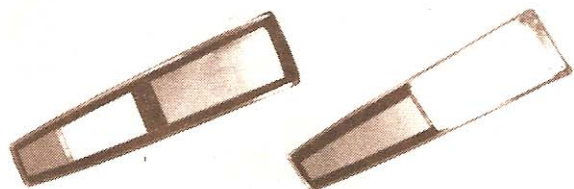

1968-72 Center Console Kits

Console kits come with most required parts for a complete console. The lock bracket (which holds door lock in place) on the 1970-72 models is not available. Our kits include the console door lock and wiring which is not included with most other kits you see advertised! Holes must be drilled for chrome console door hinge mounting.

Kit comes "Unassembled" complete with:

- 1) Center console housing (w/chrome molding)
- 2) Console door and chrome hinge
- 3) Rear light plate with bulb
- 4) Brushed aluminum chrome top plate
- 5) Automatic dial indicator plate assembly (automatic)
- 6) Automatic shifter seals (automatic)
- 7) Correct 4-speed shift indicator (4-speed)
- 8) Console hardware and screw kit
- 9) Console door lock (70-72 models)
- 10) Console door lock catch
- 11) Console wiring harness

1968-72 Console Chrome Top Plates

Reproduction diecast chrome console top plates. Come complete with aluminum inserts and shift indicator plate installed. Replace those old scratched up originals.

CSO-AH8002	68-72	Automatic.....	59.95
CSO-AH8031	68-72	4-Speed.....	99.95

1968-72 Reproduction Console Shell

Excellent reproduction with close attention to all details. Console has the original madrid grain and texture. This is the shell only, does not include door, shifter plate, hinges, etc. (Black only)