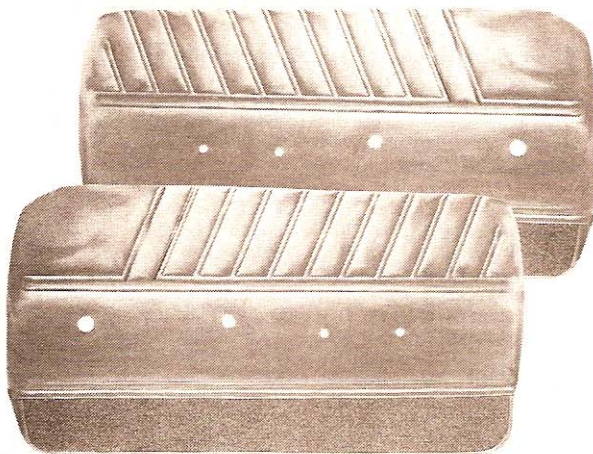

**1967 IMPALA & "SS" SIDE PANEL KITS**

Beautiful reproduction with Dielectrically pressed patterns and chrome Mylar accent stripes. Front panels come with complete with the correct carpet in the lower scuff area. Available in: Black, Red, Bright Blue, Gold, Lt. Blue, Gold and Off White. Please order by color and specify "SS" or regular and Hardtop or Convertible.

	Unassembled
Hardtop & Conv. Fronts.....	143.95
Hardtop Rears.....	79.95
Conv. Rears.....	79.95
<b>Kit*</b> Complete Set Hardtop.....	202.95
<b>Kit*</b> Complete Set Convertible.....	202.95

**1968 IMPALA "SS" SIDE PANEL KITS**

Just like the originals with close attention to all details, with Dielectrically pressed accents and the correct sealed patterns. Available in: Black, Blue, Red, Ivy Gold, Med. Blue and Lt. Blue. Other colors are available on special order with special pricing. Please order by color and specify Hardtop or Conv.

Vinyl covered buttons are available separately for your 1965 seat covers and door panels and the 1970 model seat covers. These (5/8") buttons have the split prong type back.

CB-SB2410	Black Vinyl (ea).....	1.09
CB-SB2412	Light Blue Vinyl (ea).....	1.09
CB-SB2422	Fawn Vinyl (ea).....	1.09
CB-SB2430	Red Vinyl (ea).....	1.09
CB-SB2435	Light Saddle Vinyl (ea).....	1.09
CB-SB2437	White Vinyl (ea).....	1.09
CB-SB2436	Saddle Vinyl (ea).....	1.09
CB-SB2441	Sandalwood Vinyl (ea).....	1.09