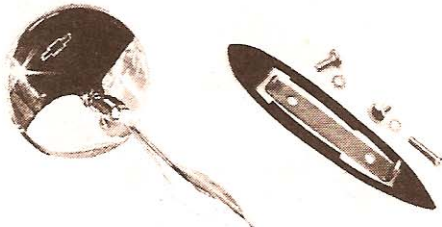

Outside Mirrors

61-62 Door Mirror

Note: This mirror includes all Hardware.

MIR-LGL131 61-62 LH/RH 54.95 ea.

1963-64 Bow-Tie Reproduction Mirror

Excellent reproduction round outside mirror with the original Chevrolet "Bow-Tie". Beautiful high quality "American" made reproduction. Nice!!!

MIR-AE6312 63-64 Bow-Tie Mirror RH/LH..... 54.95 ea.
MIR-M2306 63-64 Mirror Gasket..... 3.95 ea.

1963-64 Bow-Tie Mirror Kit

Kit contains (2) Bow-Tie mirrors, mirror gaskets and mounting brackets with all mounting hardware.