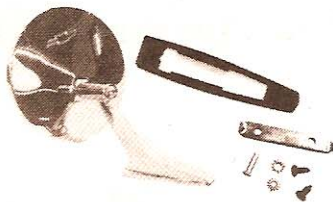

1967 Bow-Tie Reproduction Mirrors

We now offer both qualities of reproduction "Bow-Tie" mirrors. One is "American Made" by Pro Products, which we will refer to as (OEM). Our new reproduction comes from overseas but looks super for a much lower price. The choice is yours! Both come complete with bracket, gasket and hardware. Both are super! Our "Mirror kits" contain (2) complete mirrors!

MIR-AY36 1967 Bow-Tie Mirror OEM 38.95
MIR-MK66 1967 Bow-Tie Mirror Repro. 34.95
MIR-AY36K Bow-Tie Mirror OEM Kit 69.95
MIR-MK66K Bow-Tie Mirror Repro. Kit ..... 59.95 kit