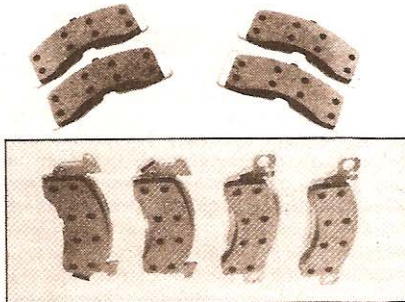

## Brake Components

### 1959-70 Front & Rear "Brake Drums"

Brand new high quality replacements.

- BK-BB8124 1959-70 (Front)..... 89.95 ea.  
BK-BB8101 1959-70 (Rear)..... 79.95 ea.

### 1959-70 "Drum" Brake Shoes

Excellent remanufactured brake shoes for your "drum" brake classic. One set does both front or both rear drums.

- BK-BBES227 1959-70 (Front) Shoes..... 27.95 set  
BK-BBES228 1969-70 (Rear) Shoes..... 27.95 set