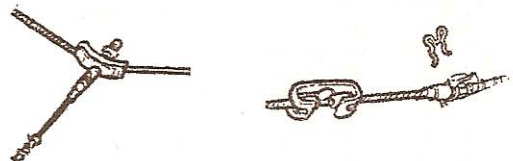

PARKING BRAKE CABLE ACCESSORIES

BK-01819	1968-69 (4-spd) Front hook.....	Disc.
BK-07525	1963-72 Equalizer "U" bracket...	2.95
BK-07485	1963-72 Cable connectors.....	2.29
BK-BB041	1961-64 (Rear) axle cable.....	26.95

we gladly accept